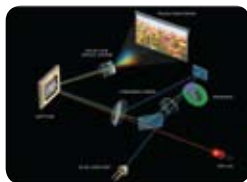

CASIO LAMP FREE PROJECTORS

- LOW TOTAL COST OF OWNERSHIP
- ECO FRIENDLY • LAMP CHANGE "DOWN TIME" ELIMINATED
- EXTENDED OPERATING LIFE

NOW WITH

- AUTOMATIC BRIGHTNESS CONTROL
- ON-SCREEN PRESENTATION TIMER
- CAPABLE OF 24/7 OPERATION

SLIM | XJ-A246

2500 LUMENS • WXGA (1280 X 800) • 2X POWER ZOOM • USB • WLAN

By combining a laser, a fluorescent element and LED's Casio has created an original mercury-free hybrid light source capable of generating high brightness.

Red is emitted by a high-lumen red LED.
Blue is from a Blue laser.
Green is achieved by converting blue laser light using a phosphor element.

2X POWER ZOOM

Whether you are in a small office or a large board room the 2X power zoom lens gives you the flexibility to easily position the projector.

MOBI-SHOW® (Smartphone compatible)

Leave your laptop home and make your presentation from your mobile device. Casio Slim models will project from iPhone®, Android®, iPad®, iPod® and Microsoft Windows® Mobile, via a WiFi 802.11b/g/n connection. Software is required and included with select Casio USB models. Device application is also required and available by free download with select Casio USB models.

SUPERIOR COLOR

One of the benefits of the hybrid light sources is an increased color gamut – these projectors will show about 50% more of the spectrum (compared to our previous mercury lamp projectors), for more accurate renditions, subtle shadings. Images appear brighter as well.

QUICK STARTUP

Each projector reaches its maximum brightness in about eight seconds and requires no cooling period at shutdown.

3-YEAR WARRANTY

3 year warranty on the projector and 3 years or 6,000-hour usage on the light source.

WIDESCREEN

Great for widescreen laptop's or for playing games.

USB DEVICES